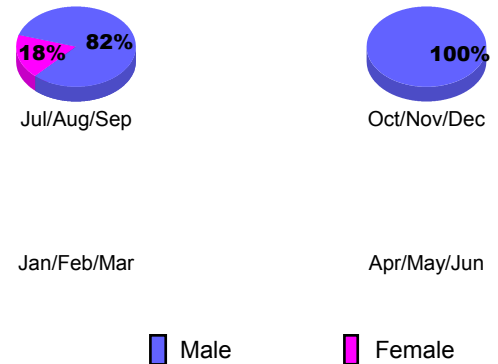

Club Results 2012-2013

Goal, New, Dropped, Gain/Loss

YTD Status Quo Clubs 2012-2013

Status Quo Clubs Compared to Status Quo Members

Club Gain/Loss 2012-2013

MEMBERSHIP

Month	Net Memb Goal	Actual New Memb	Actual Dropped Memb	Gain/Loss of Memb
2012-2013				
Jul/Aug/Sep	0	31	32	-1
Oct/Nov/Dec	0	30	40	-10
Jan/Feb/Mar	0	19	47	-28
Apr/May/June	0	17	56	-39
Totals	0	97	175	-78

Membership Results 2012-2013

Goal, New, Dropped, Gain/Loss

Gender Comparison 2012-2013

Membership Gain/Loss 2012-2013