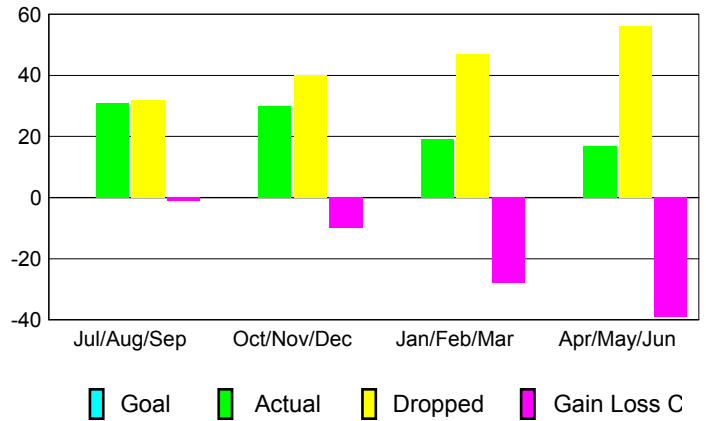

GMT: **MICHAEL BUTLER**

Location: **MISSOURI**

GMT CA: **1**

CLUBS

Month	New Club Goal	Actual New Clubs	Actual Dropped Clubs	Gain/Loss of Clubs
2012-2013				
Jul/Aug/Sep	0	0	0	0
Oct/Nov/Dec	0	0	0	0
Jan/Feb/Mar	0	0	0	0
Apr/May/June	0	0	0	0
Totals	0	0	0	0

Club Results 2012-2013

Goal, New, Dropped, Gain/Loss

YTD Status Quo Clubs 2012-2013

Status Quo Clubs Compared to Status Quo Members

Club Gain/Loss 2012-2013

MEMBERSHIP

Month	Net Memb Goal	Actual New Memb	Actual Dropped Memb	Gain/Loss of Memb
2012-2013				
Jul/Aug/Sep	0	31	32	-1
Oct/Nov/Dec	0	30	40	-10
Jan/Feb/Mar	0	19	47	-28
Apr/May/June	0	17	56	-39
Totals	0	97	175	-78

Membership Results 2012-2013

Goal, New, Dropped, Gain/Loss

Gender Comparison 2012-2013

Membership Gain/Loss 2012-2013